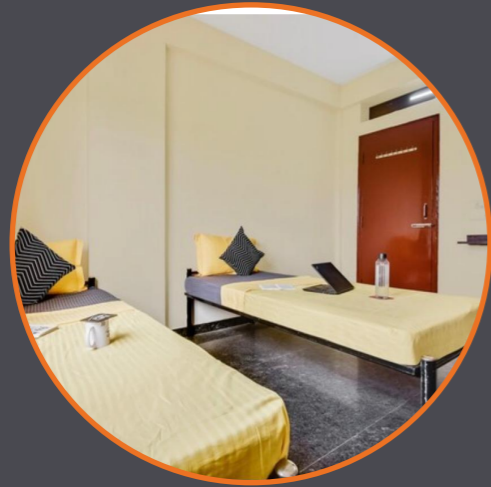

SRY COMFORT RESIDENCE
~~~~~ A Feel of Hotel Stay ~~~~~

NO OF ROOM

SRY Comforts Residence is a + 4 floors building, ground floor is having reception, store room, dinning, kitchen, washing area, generator and restroom, Each floor is with 10 rooms with attached bathroom and eac floor has a utility gym and play area as well,