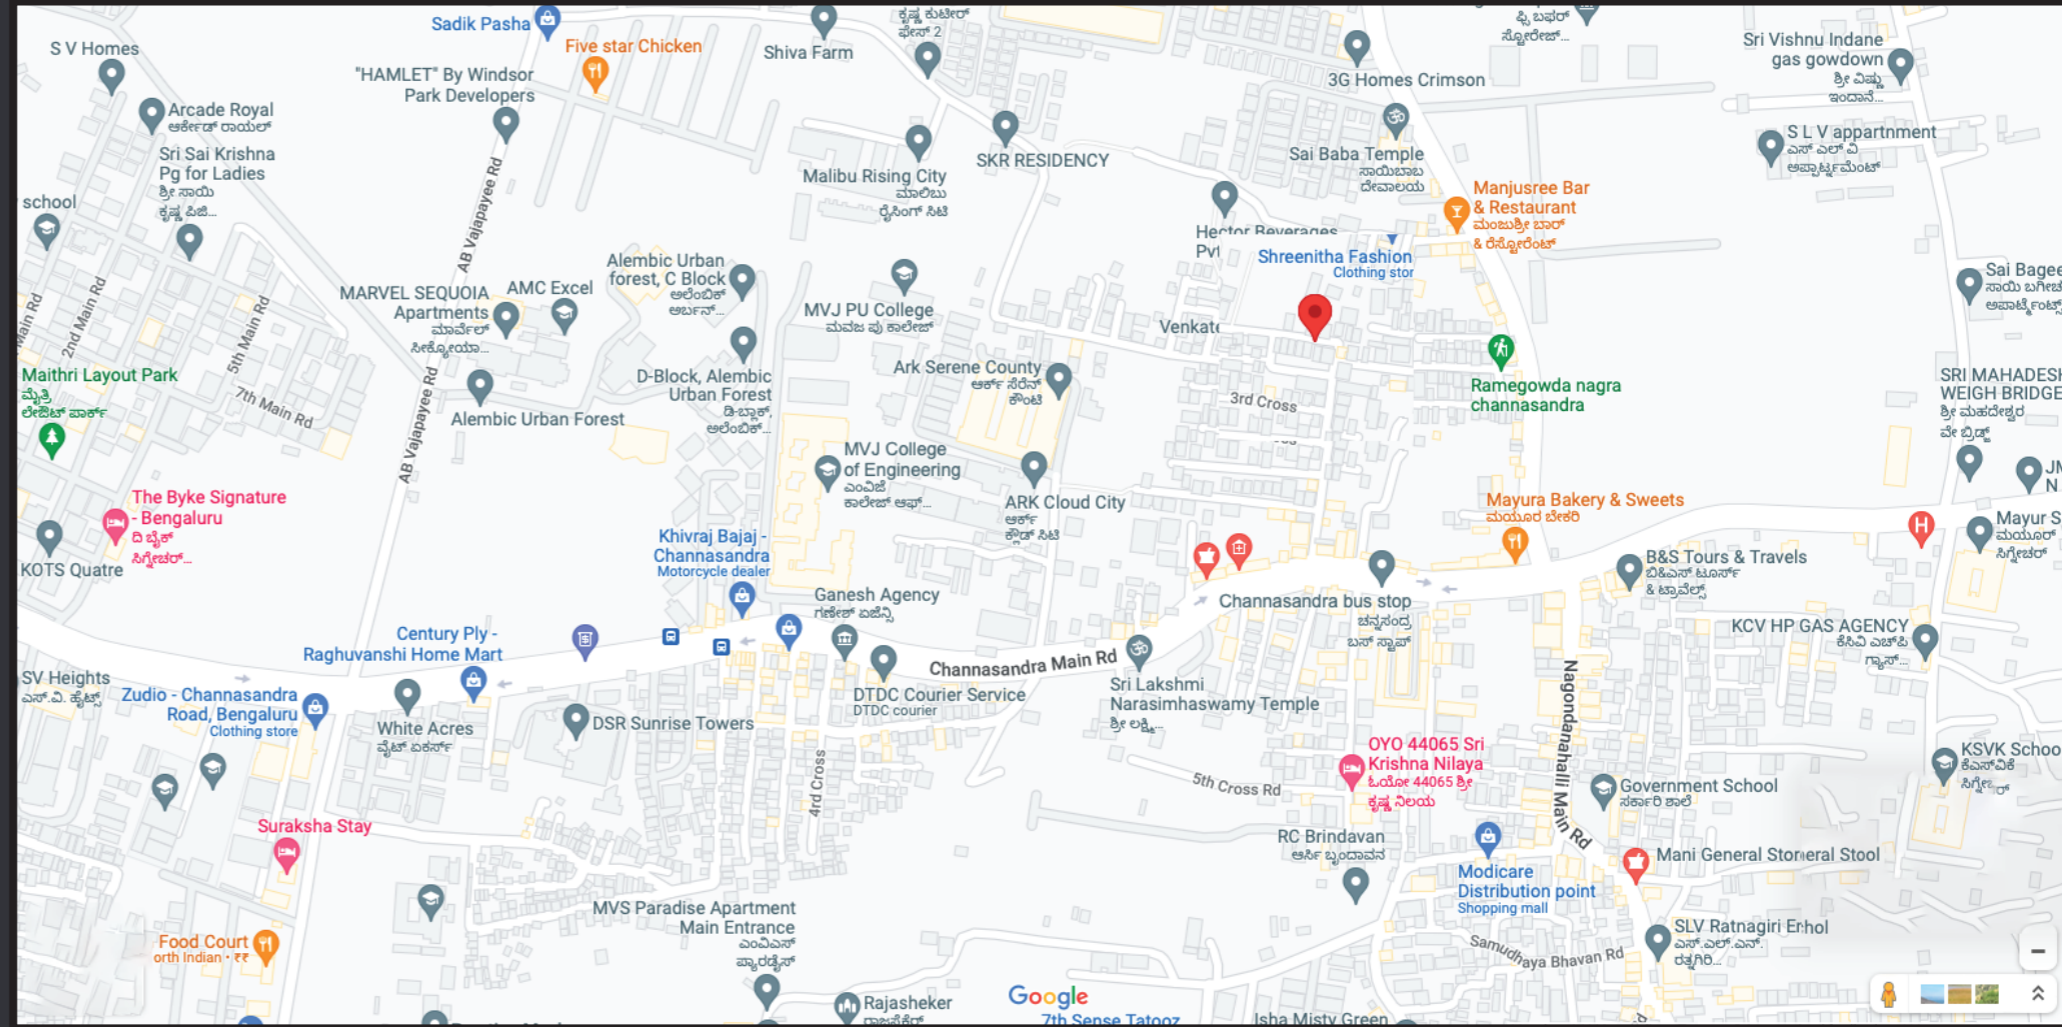

SRV COMFORT RESIDENCE

A Feel of Hotel Stay

LOCATION

URBAN OASIS HOSTEL